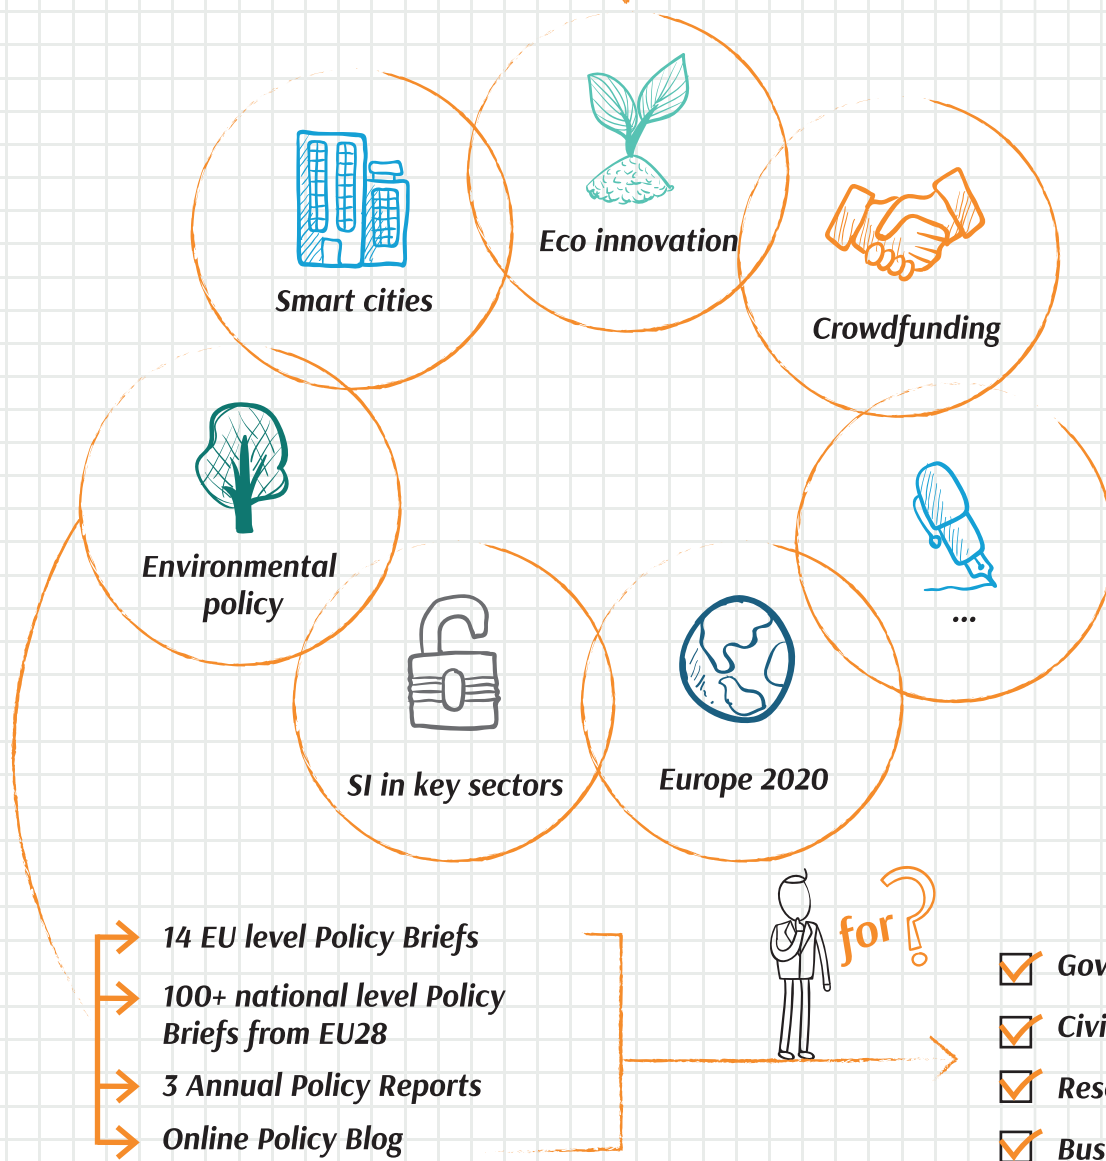

# POLICY WATCH

Knowledge hub with facts, opinions, statements and reflections about sustainable innovation policies in the EU

**Contributing to sustainable innovation policy debates**

[www.casi2020.eu](http://www.casi2020.eu)